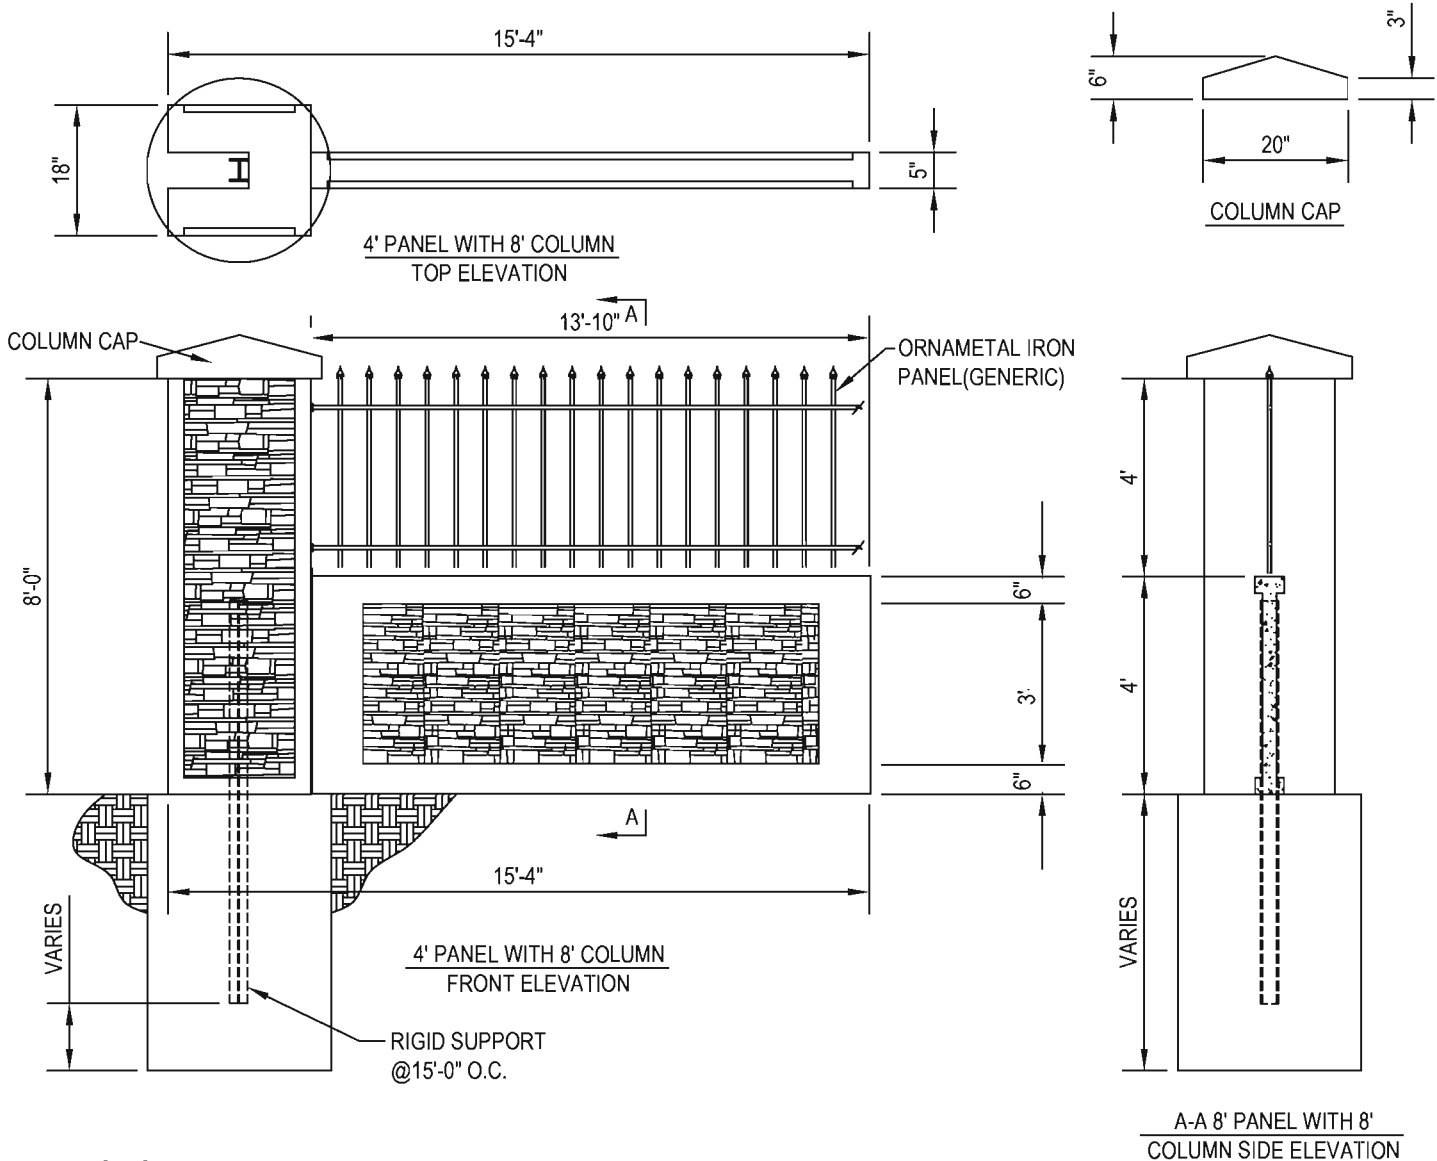

4730 S. RIVERSIDE DRIVE  
 SALT LAKE CITY, UT 84123  
 TOLL FREE: 1-866-370-3676  
 PHONE: (801) 281-2262  
 FAX: (801) 281-2272  
 www.stonetreefence.com

**NOTES:**

1. INSTALLATION TO COMPLY WITH ENGINEERING FOR WIND LOADS, SOIL CONDITIONS (AND SEISMIC WHERE APPLICABLE).
2. DRAWINGS NOT TO SCALE.
3. VARIOUS TEXTURED FINISHES ARE AVAILABLE BUT NOT IN ALL MARKETS.  
CHECK WITH AFTEC FOR THE LOCATIONS & DESIGNS PRODUCED BY LICENSED MANUFACTURERS\*.
4. FOOTING DIMENSIONS VARY ACCORDING TO WALL HEIGHT AND JOB SITE CONDITIONS.

**4' PANEL WITH 8' COLUMN COMBINATION**